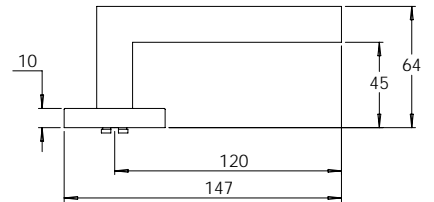

Material Marine Grade 316 Stainless Steel

**madinoz MDZ L80**

FINISH AVAILABLE IN **SSS** **PSS**

**madinoz MDZ L80-PV**

**madinoz MDZ L80Z**

FINISH AVAILABLE IN **SSS** **PSS**

**madinoz MDZ L80-PVZ**