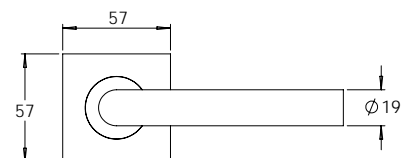

Material Marine Grade 316 Stainless Steel

**madinoz MDZ L80**

FINISH AVAILABLE IN **SSS** **PSS**

**madinoz MDZ L80-PV**

**madinoz MDZ L80Z**

FINISH AVAILABLE IN **SSS** **PSS**

**madinoz MDZ L80-PVZ**